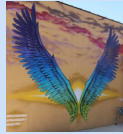

#3 *Alebrijes*, Pierre Lucero, Catalina Diaz, Laura Reyes, Janice Rodriguez, E New York St./BNSF Viaduct, 2021