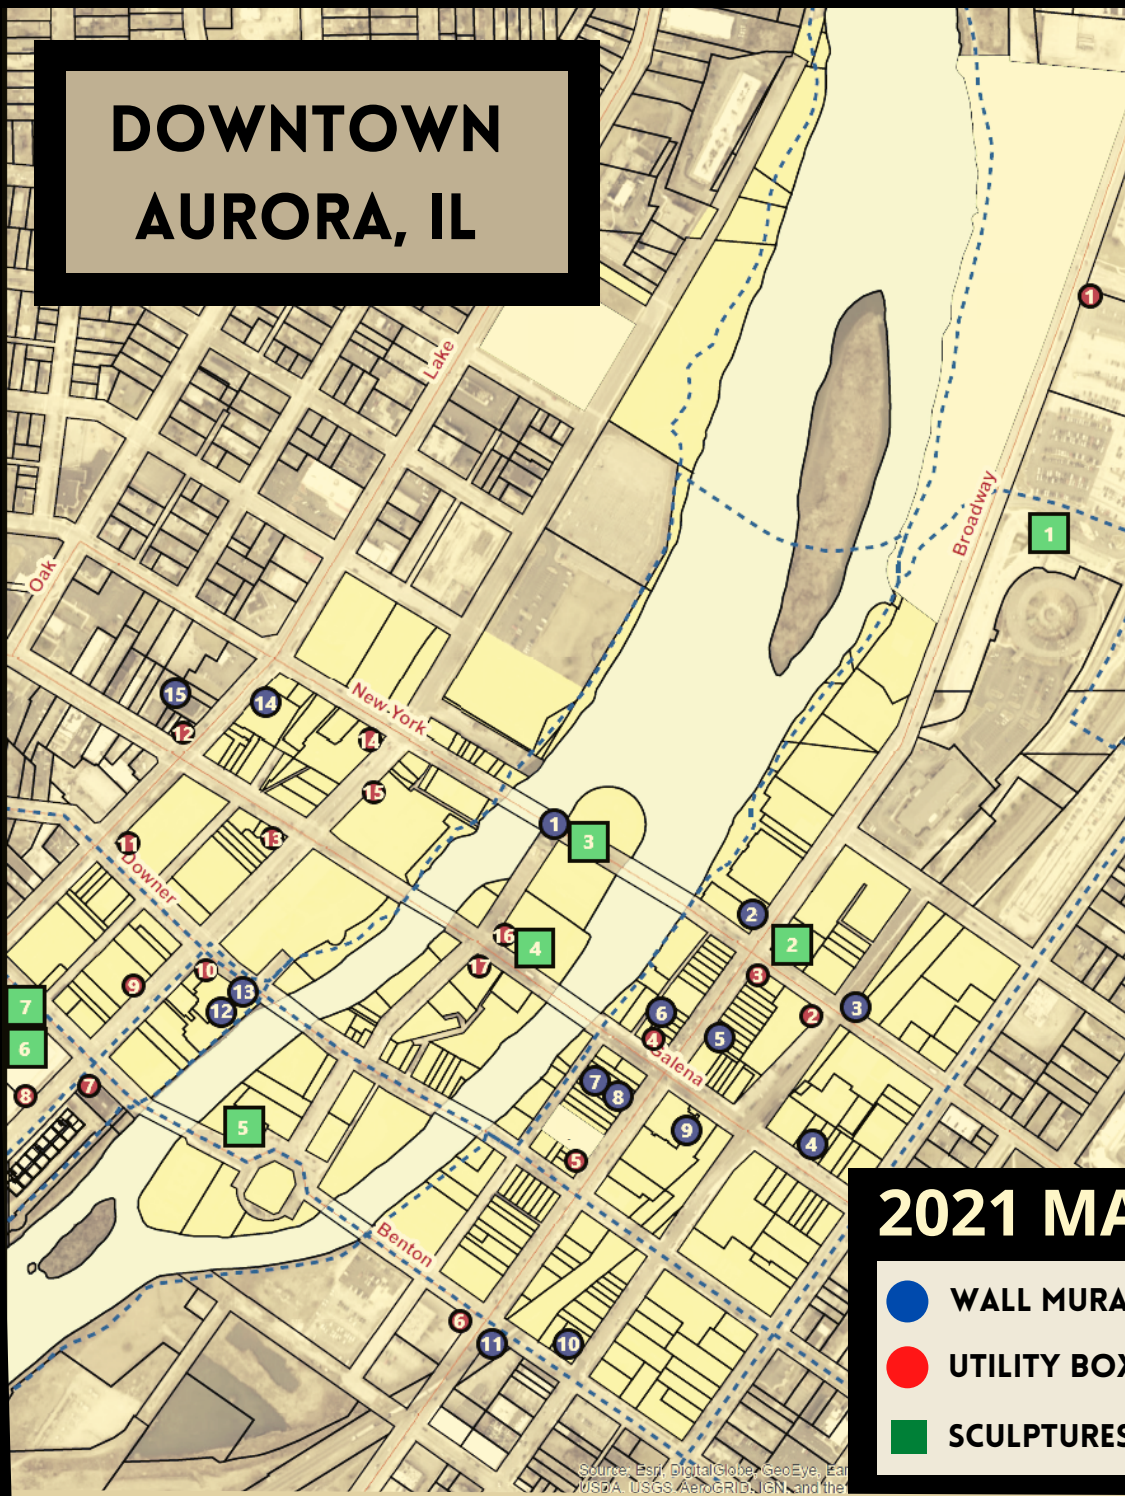

DOWNTOWN AURORA, IL

2021 MAP

- WALL MURALS
- UTILITY BOX MURALS
- SCULPTURES

AURORA PUBLIC ART

SCULPTURES

#1 *The Journeyman*, Lauren Grey, Aurora Transportation Center, 1991

#2 *The Fireman*, A. Joseph Kinkel, 53 N Broadway Ave., 1997

#2 Ali Cantarella, SW E New York St. & BNSF Viaduct, 2021

#3 Josh Schultz, SE E New York St. & Broadway, 2021

#4 Brittany Tripp, NW Broadway & Galena Blvd, 2018

#5 Mike Mancuso, NW Broadway & Downer Pl., 2018

#10 Kit Sunderland, SE River St. & Downer Pl., 2018

#11 Joanna Goss, NE Downer Pl. & Lake St., 2019

#12 Jaime Torracco, NW Lake St. & Galena Blvd., 2018

#13 Thuy-An Nguyen, SW Galena Blvd. & River St., 2021

#14 Laura Lynne, SW River St. & E New York St., 2018

#15 Janice Rodriguez, River St. (Between New York St & Galena) 2018

#16 Sam Cervantes, NE Galena Blvd. & Stolp Ave., 2018

#17 Jui Desai, SE Galena Blvd. & Stolp Ave., 2018