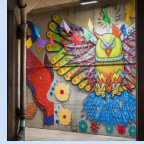

WALL MURALS

#1 *Great Blue Herons*, Bunnie Reiss, West Riverwalk, under New York St. Bridge, 2018

#2 *Hope Wings*, Sam Cervantes, 118 E Galena Blvd., 2018

#3 *Alebrijes*, Pierre Lucero, Catalina Diaz, Laura Reyes, Janice Rodriguez, E New York St./BNSF Viaduct, 2021

#4 *Aurora Downtown Gateway*, Laura Lynne, Catalina Diaz, 210 E Galena Blvd., 2021

#5 *Yetee Station Arcade*, Stuk One, 11 N Broadway Ave., 2019

#6 *The Cultural Context of a Fox*, Cheryl Holz, 54 E Galena, 2018

#7 *Cultural Heritage Stamps with Augmented Reality: Greece, Brazil, Luxembourg, Kenya; Midwest Immersive*; 7 S Broadway, 2021-2023

#8 *Alexa*, Judith "JDL" de Leeuw (Netherlands), 13 S Broadway, 2021

#9 *Diversity in Technology*, Rafael Blanco, 105 E Galena, 2021

#10 *Pierpont Grocery*, Green Earth Media, 83 S LaSalle, 2018

#11 *Parallel Rivers*, Ruben Aguirre, SE Benton & Broadway on BNSF Viaduct, 2018

#12 *Calaveras*, Christopher Lucero, 36 W Downer, 2021

#13 *Mexican Heritage*, Pierre Lucero, 36 W Downer, 2019

#14 *Graffiti Wall 2021-2022*, 17 Artists, Curated by Sam Cervantes, 14 Middle Ave.

#15 *Aurora Downtown Gateway*, Josh Schultz, 5 S Lake St., 2020

UTILITY BOX MURALS

#1 Gin Ingram, NE Broadway & Post Office Dr., 2018

#2 Ali Cantarella, SW E New York St. & BNSF Viaduct, 2021

#3 Josh Schultz, SE E New York St. & Broadway, 2021

#4 Brittany Tripp, NW Broadway & Galena Blvd, 2018

#5 Mike Mancuso, NW Broadway & Downer Pl., 2018

#6 Julie Vander Muelen, SW Broadway & Benton, 2018

#7 Raul Rodea, SE Benton & River St., 2021

#8 Teresa Feihn Millies, SW Benton & River St., 2021

#9 Elizabeth French, River St. at Lot C, (Between Benton & Downer) 2021

#10 Kit Sunderland, SE River St. & Downer Pl., 2018

#11 Joanna Goss, NE Downer Pl. & Lake St., 2019